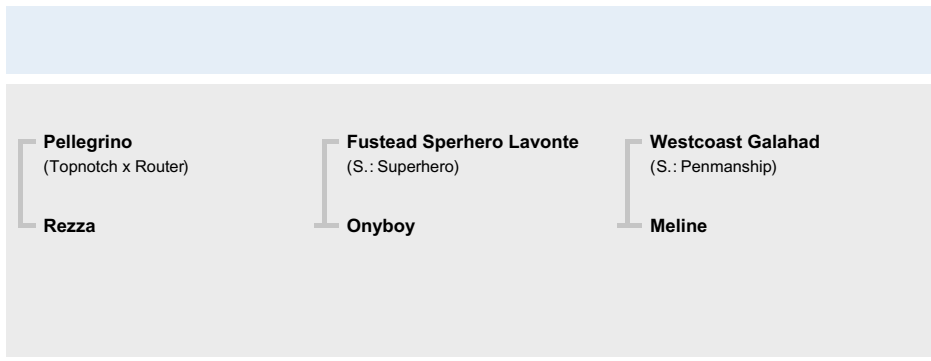

Linear Profile	88	100	112	124
Stature	small			tall
Rib Structure	flat			arched
Body Depth	shallow			deep
Strength	frail			strong
Rump Angle	ascending			sloped
Rump Width	narrow			wide
Rear Leg Set Side View	posty			sickled
Foot Angle	low angle			steep
Hock Quality	swollen			dry
Rear Legs Rear View	hock-in			parallel
Front Feet Orientation	outward			straight
Locomotion	bad			good
Rear Udder Height	low			high
Suspensory Ligament	weak			strong
Teat Placement Front	wide			close
Teat Placement Rear	wide			close
Fore Udder Attachment	loose			tight
Udder Balance	rear deep			front deep
Udder Depth	deep			shallow
Teat Length	short			long